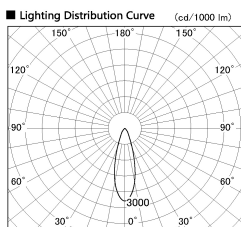

Item no. SD381-2530B9040

Series Name: Versa R-G (UL Track)
(SD381)

Installation	Track mount
Type	High-efficiency tracklight
Fixture wattage	23W
Beam angle	30deg
Color Temp.	4000K
CRI	Ra>90
Luminous	2546 lm
Body	Die-castaluminumalloy
Body finish	Black
Trim finish	Black
Reflector finish	N/A
IP Rate	IP20
Light source	COB module
Input Voltage	AC220~240V
Dimming Type	Non-Dimmable
Certificate	CE,CCC
Cut Hole	N/A