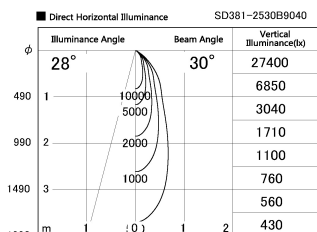

Item no. SD381-2530B9040

Series Name: Versa R-G (UL Track)
(SD381)

Installation	Track mount
Type	High-efficiency tracklight
Fixture wattage	23W
Beam angle	30deg
Color Temp.	4000K
CRI	Ra>90
Luminous	2546 lm
Body	Die-castaluminumalloy
Body finish	Black
Trim finish	Black
Reflector finish	N/A
IP Rate	IP20
Light source	COB module
Input Voltage	AC220~240V
Dimming Type	Non-Dimmable
Certificate	CE,CCC
Cut Hole	N/A