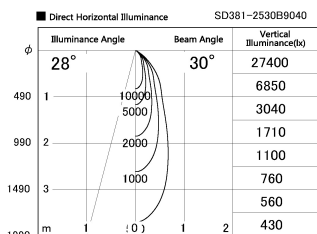

Item no. SD381-2530B9040

Series Name: Versa R-G (UL Track)
(SD381)

Installation	Track mount
Type	High-efficiency tracklight
Fixture wattage	23W
Beam angle	30deg
Color Temp.	4000K
CRI	Ra>90
Luminous	2546 lm
Body	Die-castaluminumalloy
Body finish	Black
Trim finish	Black
Reflector finish	N/A
IP Rate	IP20
Light source	COB module
Input Voltage	AC220~240V
Dimming Type	Non-Dimmable
Certificate	CE,CCC
Cut Hole	N/A