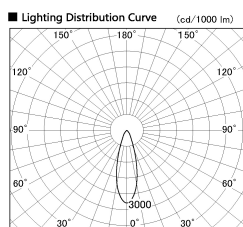

Item no. SD381-2530B9040

Series Name: Versa R-G (UL Track)
(SD381)

Installation	Track mount
Type	High-efficiency tracklight
Fixture wattage	23W
Beam angle	30deg
Color Temp.	4000K
CRI	Ra>90
Luminous	2546 lm
Body	Die-castaluminumalloy
Body finish	Black
Trim finish	Black
Reflector finish	N/A
IP Rate	IP20
Light source	COB module
Input Voltage	AC220~240V
Dimming Type	Non-Dimmable
Certificate	CE,CCC
Cut Hole	N/A