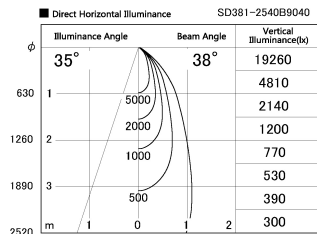

Item no. SD381-2540B9040

Series Name: Versa R-G (UL Track)
(SD381)

Installation	Track mount
Type	High-efficiency tracklight
Fixture wattage	23W
Beam angle	38deg
Color Temp.	4000K
CRI	Ra>90
Luminous	2488 lm
Body	Die-castaluminumalloy
Body finish	Black
Trim finish	Black
Reflector finish	N/A
IP Rate	IP20
Light source	COB module
Input Voltage	AC220~240V
Dimming Type	Non-Dimmable
Certificate	CE,CCC
Cut Hole	N/A