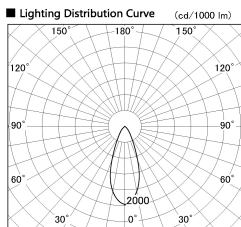

Item no. SD381-2540B9040

Series Name: Versa R-G (UL Track)
(SD381)

Installation	Track mount
Type	High-efficiency tracklight
Fixture wattage	23W
Beam angle	38deg
Color Temp.	4000K
CRI	Ra>90
Luminous	2488 lm
Body	Die-castaluminumalloy
Body finish	Black
Trim finish	Black
Reflector finish	N/A
IP Rate	IP20
Light source	COB module
Input Voltage	AC220~240V
Dimming Type	Non-Dimmable
Certificate	CE,CCC
Cut Hole	N/A