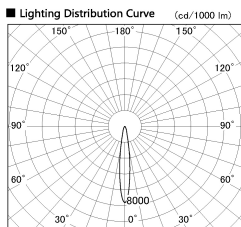

Item no. SD381-2615B9040

Series Name: Versa R-G (UL Track)
(SD381)

■ Direct Horizontal Illuminance SD381-2615B9040

φ	Illuminance Angle	Beam Angle	Vertical Illuminance (lx)
1	14°	15°	82500
240			20630
1			9170
2			5160
490			3300
2			2290
730			1680
3			1290
980			1290

Installation	Track mount
Type	High-efficiency tracklight
Fixture wattage	23W
Beam angle	15deg
Color Temp.	4000K
CRI	Ra>90
Luminous	2733 lm
Body	Die-castaluminumalloy
Body finish	Black
Trim finish	Black
Reflector finish	N/A
IP Rate	IP20
Light source	COB module
Input Voltage	AC220~240V
Dimming Type	Non-Dimmable
Certificate	CE,CCC
Cut Hole	N/A