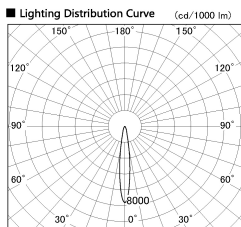

Item no. SD381-2615B9040

Series Name: Versa R-G (UL Track)
(SD381)

■ Direct Horizontal Illuminance SD381-2615B9040

φ	Illuminance Angle	Beam Angle	Vertical Illuminance (lx)
1	14°	15°	82500
240			20630
1			9170
2			5160
490			3300
2			2290
730			1680
3			1290
980			

Installation	Track mount
Type	High-efficiency tracklight
Fixture wattage	23W
Beam angle	15deg
Color Temp.	4000K
CRI	Ra>90
Luminous	2733 lm
Body	Die-castaluminumalloy
Body finish	Black
Trim finish	Black
Reflector finish	N/A
IP Rate	IP20
Light source	COB module
Input Voltage	AC220~240V
Dimming Type	Non-Dimmable
Certificate	CE,CCC
Cut Hole	N/A