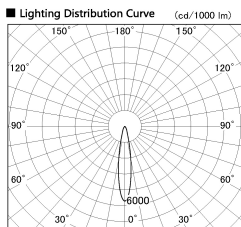

Item no. SD381-2620B9040

Series Name: Versa R-G (UL Track)
(SD381)

| | |
|------------------|----------------------------|
| Installation | Track mount |
| Type | High-efficiency tracklight |
| Fixture wattage | 23W |
| Beam angle | 18deg |
| Color Temp. | 4000K |
| CRI | Ra>90 |
| Luminous | 2763 lm |
| Body | Die-castaluminumalloy |
| Body finish | Black |
| Trim finish | Black |
| Reflector finish | N/A |
| IP Rate | IP20 |
| Light source | COB module |
| Input Voltage | AC220~240V |
| Dimming Type | Non-Dimmable |
| Certificate | CE,CCC |
| Cut Hole | N/A |