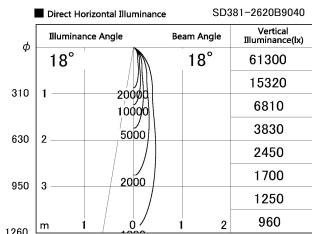

Item no. SD381-2620B9040

Series Name: Versa R-G (UL Track)
(SD381)

| | |
|------------------|----------------------------|
| Installation | Track mount |
| Type | High-efficiency tracklight |
| Fixture wattage | 23W |
| Beam angle | 18deg |
| Color Temp. | 4000K |
| CRI | Ra>90 |
| Luminous | 2763 lm |
| Body | Die-castaluminumalloy |
| Body finish | Black |
| Trim finish | Black |
| Reflector finish | N/A |
| IP Rate | IP20 |
| Light source | COB module |
| Input Voltage | AC220~240V |
| Dimming Type | Non-Dimmable |
| Certificate | CE,CCC |
| Cut Hole | N/A |