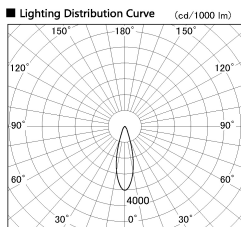

Item no. SD381-2630B9040

Series Name: Versa R-G (UL Track)
(SD381)

Installation	Track mount
Type	High-efficiency tracklight
Fixture wattage	23W
Beam angle	28deg
Color Temp.	4000K
CRI	Ra>90
Luminous	2770 lm
Body	Die-castaluminumalloy
Body finish	Black
Trim finish	Black
Reflector finish	N/A
IP Rate	IP20
Light source	COB module
Input Voltage	AC220~240V
Dimming Type	Non-Dimmable
Certificate	CE,CCC
Cut Hole	N/A