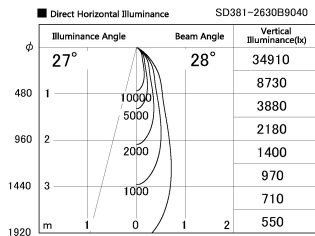

Item no. SD381-2630B9040

Series Name: Versa R-G (UL Track)
(SD381)

Installation	Track mount
Type	High-efficiency tracklight
Fixture wattage	23W
Beam angle	28deg
Color Temp.	4000K
CRI	Ra>90
Luminous	2770 lm
Body	Die-castaluminumalloy
Body finish	Black
Trim finish	Black
Reflector finish	N/A
IP Rate	IP20
Light source	COB module
Input Voltage	AC220~240V
Dimming Type	Non-Dimmable
Certificate	CE,CCC
Cut Hole	N/A