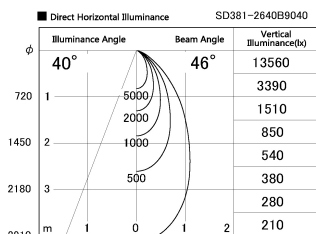

Item no. SD381-2640B9040

Series Name: Versa R-G (UL Track)
(SD381)

Installation	Track mount
Type	High-efficiency tracklight
Fixture wattage	23W
Beam angle	46deg
Color Temp.	4000K
CRI	Ra>90
Luminous	2584 lm
Body	Die-castaluminumalloy
Body finish	Black
Trim finish	Black
Reflector finish	N/A
IP Rate	IP20
Light source	COB module
Input Voltage	AC220~240V
Dimming Type	Non-Dimmable
Certificate	CE,CCC
Cut Hole	N/A