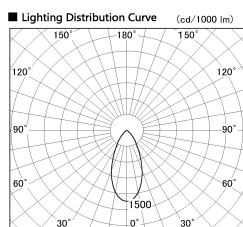

Item no. SD381-2640B9040

Series Name: Versa R-G (UL Track)
(SD381)

Installation	Track mount
Type	High-efficiency tracklight
Fixture wattage	23W
Beam angle	46deg
Color Temp.	4000K
CRI	Ra>90
Luminous	2584 lm
Body	Die-castaluminumalloy
Body finish	Black
Trim finish	Black
Reflector finish	N/A
IP Rate	IP20
Light source	COB module
Input Voltage	AC220~240V
Dimming Type	Non-Dimmable
Certificate	CE,CCC
Cut Hole	N/A