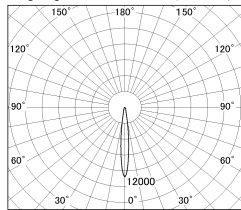

■ Lighting Distribution Curve (cd./1000 lm)

φ	Illuminance Angle	Beam Angle	Vertical Illuminance(lx)
190	11°	12°	84880
1			21220
380			9430
2			5310
570			3400
3			2360
770			1730
m	1	0	1330

Installation	Track mount
Type	High-efficiency tracklight
Fixture wattage	20W
Beam angle	12deg
Color Temp.	4000K
CRI	Ra>90
Luminous	2058 lm
Body	Die-castaluminumalloy
Body finish	Black
Trim finish	Black
Reflector finish	N/A
IP Rate	IP20
Light source	COB module
Input Voltage	AC220~240V
Dimming Type	Non-Dimmable
Certificate	CE,CCC
Cut Hole	N/A