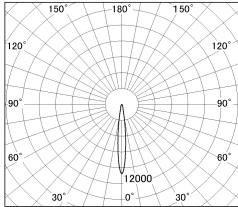

Item no. SD381-2015B9040

Series Name: Versa R-G (UL Track)
(SD381)

■ Lighting Distribution Curve (cd./1000 lm)

■ Direct Horizontal Illuminance SD381-2015B9040

φ	Illuminance Angle	Beam Angle	Vertical Illuminance(lx)
190	11°	12°	84880
1			21220
380			9430
2			5310
570			3400
3			2360
770			1730
m	1	0	1330

Installation	Track mount
Type	High-efficiency tracklight
Fixture wattage	20W
Beam angle	12deg
Color Temp.	4000K
CRI	Ra>90
Luminous	2058 lm
Body	Die-castaluminumalloy
Body finish	Black
Trim finish	Black
Reflector finish	N/A
IP Rate	IP20
Light source	COB module
Input Voltage	AC220~240V
Dimming Type	Non-Dimmable
Certificate	CE,CCC
Cut Hole	N/A