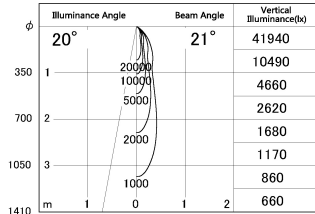

Item no. SD381-2020B9040

Series Name: Versa R-G (UL Track)
(SD381)

■ Lighting Distribution Curve (cd./1000 lm)

■ Direct Horizontal Illuminance SD381-2020B9040

Installation	Track mount
Type	High-efficiency tracklight
Fixture wattage	20W
Beam angle	21deg
Color Temp.	4000K
CRI	Ra>90
Luminous	2092 lm
Body	Die-castaluminumalloy
Body finish	Black
Trim finish	Black
Reflector finish	N/A
IP Rate	IP20
Light source	COB module
Input Voltage	AC220~240V
Dimming Type	Non-Dimmable
Certificate	CE,CCC
Cut Hole	N/A