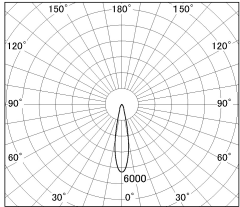

Item no. SD381-2020B9040

Series Name: Versa R-G (UL Track)
(SD381)

■ Lighting Distribution Curve (cd./1000 lm)

■ Direct Horizontal Illuminance SD381-2020B9040

Installation	Track mount
Type	High-efficiency tracklight
Fixture wattage	20W
Beam angle	21deg
Color Temp.	4000K
CRI	Ra>90
Luminous	2092 lm
Body	Die-castaluminumalloy
Body finish	Black
Trim finish	Black
Reflector finish	N/A
IP Rate	IP20
Light source	COB module
Input Voltage	AC220~240V
Dimming Type	Non-Dimmable
Certificate	CE,CCC
Cut Hole	N/A