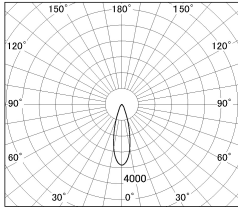

Item no. SD381-2030B9040

Series Name: Versa R-G (UL Track)
(SD381)

■ Lighting Distribution Curve (cd./1000 lm)

■ Direct Horizontal Illuminance SD381-2030B9040

Installation	Track mount
Type	High-efficiency tracklight
Fixture wattage	20W
Beam angle	29deg
Color Temp.	4000K
CRI	Ra>90
Luminous	2073 lm
Body	Die-castaluminumalloy
Body finish	Black
Trim finish	Black
Reflector finish	N/A
IP Rate	IP20
Light source	COB module
Input Voltage	AC220~240V
Dimming Type	Non-Dimmable
Certificate	CE,CCC
Cut Hole	N/A