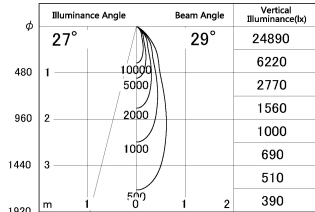

Item no. SD381-2030B9040

Series Name: Versa R-G (UL Track)
(SD381)

■ Lighting Distribution Curve (cd./1000 lm)

■ Direct Horizontal Illuminance SD381-2030B9040

Installation	Track mount
Type	High-efficiency tracklight
Fixture wattage	20W
Beam angle	29deg
Color Temp.	4000K
CRI	Ra>90
Luminous	2073 lm
Body	Die-castaluminumalloy
Body finish	Black
Trim finish	Black
Reflector finish	N/A
IP Rate	IP20
Light source	COB module
Input Voltage	AC220~240V
Dimming Type	Non-Dimmable
Certificate	CE,CCC
Cut Hole	N/A