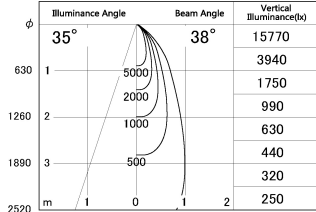

Installation	Track mount
Type	High-efficiency tracklight
Fixture wattage	20W
Beam angle	38deg
Color Temp.	4000K
CRI	Ra>90
Luminous	2015 lm
Body	Die-cast aluminum alloy
Body finish	Black
Trim finish	Black
Reflector finish	N/A
IP Rate	IP20
Light source	COB module
Input Voltage	AC220~240V
Dimming Type	Non-Dimmable
Certificate	CE,CCC
Cut Hole	N/A