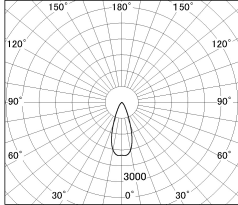

■ Lighting Distribution Curve (cd./1000 lm)

Installation	Track mount
Type	High-efficiency tracklight
Fixture wattage	20W
Beam angle	38deg
Color Temp.	4000K
CRI	Ra>90
Luminous	2015 lm
Body	Die-cast aluminum alloy
Body finish	Black
Trim finish	Black
Reflector finish	N/A
IP Rate	IP20
Light source	COB module
Input Voltage	AC220~240V
Dimming Type	Non-Dimmable
Certificate	CE,CCC
Cut Hole	N/A