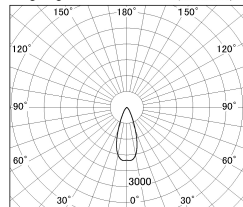

Item no. SD381-2040B9040

Series Name: Versa R-G (UL Track)
(SD381)

Installation	Track mount
Type	High-efficiency tracklight
Fixture wattage	20W
Beam angle	38deg
Color Temp.	4000K
CRI	Ra>90
Luminous	2015 lm
Body	Die-castaluminumalloy
Body finish	Black
Trim finish	Black
Reflector finish	N/A
IP Rate	IP20
Light source	COB module
Input Voltage	AC220~240V
Dimming Type	Non-Dimmable
Certificate	CE,CCC
Cut Hole	N/A

■ Lighting Distribution Curve (cd./1000 lm)

■ Direct Horizontal Illuminance SD381-2040B9040