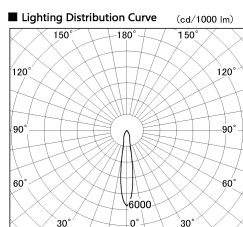

Item no. SD381-1915B9040

Series Name: Versa R-G (UL Track)
(SD381)

■ Direct Horizontal Illuminance SD381-1915B9040

φ	Illuminance Angle	Beam Angle	Vertical Illuminance (lx)
1	16°	17°	38630
280			9660
1			4290
560			2410
2			1550
840			1070
3			790
1120			600

Installation	Track mount
Type	High-efficiency tracklight
Fixture wattage	18.6W
Beam angle	17deg
Color Temp.	4000K
CRI	Ra>90
Luminous	1721 lm
Body	Die-castaluminumalloy
Body finish	Black
Trim finish	Black
Reflector finish	N/A
IP Rate	IP20
Light source	COB module
Input Voltage	AC220~240V
Dimming Type	Non-Dimmable
Certificate	CE,CCC
Cut Hole	N/A