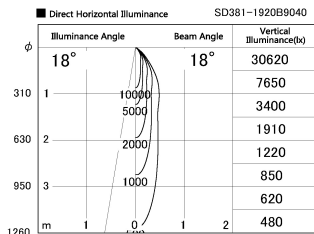

Item no. SD381-1920B9040

Series Name: Versa R-G (UL Track)
(SD381)

Installation	Track mount
Type	High-efficiency tracklight
Fixture wattage	18.6W
Beam angle	18deg
Color Temp.	4000K
CRI	Ra>90
Luminous	1627 lm
Body	Die-cast aluminum alloy
Body finish	Black
Trim finish	Black
Reflector finish	N/A
IP Rate	IP20
Light source	COB module
Input Voltage	AC220~240V
Dimming Type	Non-Dimmable
Certificate	CE,CCC
Cut Hole	N/A