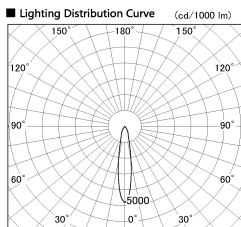

Item no. SD381-1920B9040

Series Name: Versa R-G (UL Track)
(SD381)

| | |
|------------------|----------------------------|
| Installation | Track mount |
| Type | High-efficiency tracklight |
| Fixture wattage | 18.6W |
| Beam angle | 18deg |
| Color Temp. | 4000K |
| CRI | Ra>90 |
| Luminous | 1627 lm |
| Body | Die-cast aluminum alloy |
| Body finish | Black |
| Trim finish | Black |
| Reflector finish | N/A |
| IP Rate | IP20 |
| Light source | COB module |
| Input Voltage | AC220~240V |
| Dimming Type | Non-Dimmable |
| Certificate | CE,CCC |
| Cut Hole | N/A |