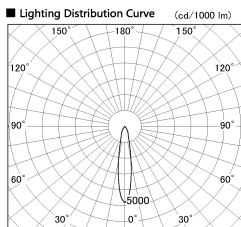

Item no. SD381-1920B9040

Series Name: Versa R-G (UL Track)
(SD381)

Installation	Track mount
Type	High-efficiency tracklight
Fixture wattage	18.6W
Beam angle	18deg
Color Temp.	4000K
CRI	Ra>90
Luminous	1627 lm
Body	Die-cast aluminum alloy
Body finish	Black
Trim finish	Black
Reflector finish	N/A
IP Rate	IP20
Light source	COB module
Input Voltage	AC220~240V
Dimming Type	Non-Dimmable
Certificate	CE,CCC
Cut Hole	N/A