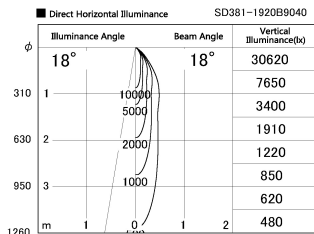

Item no. SD381-1920B9040

Series Name: Versa R-G (UL Track)
(SD381)

| | |
|------------------|----------------------------|
| Installation | Track mount |
| Type | High-efficiency tracklight |
| Fixture wattage | 18.6W |
| Beam angle | 18deg |
| Color Temp. | 4000K |
| CRI | Ra>90 |
| Luminous | 1627 lm |
| Body | Die-cast aluminum alloy |
| Body finish | Black |
| Trim finish | Black |
| Reflector finish | N/A |
| IP Rate | IP20 |
| Light source | COB module |
| Input Voltage | AC220~240V |
| Dimming Type | Non-Dimmable |
| Certificate | CE,CCC |
| Cut Hole | N/A |