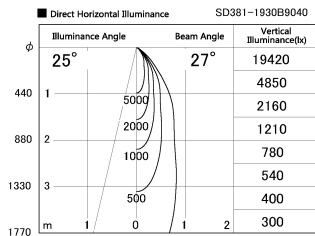

Item no. SD381-1930B9040

Series Name: Versa R-G (UL Track)
(SD381)

Installation	Track mount
Type	High-efficiency tracklight
Fixture wattage	18.6W
Beam angle	27deg
Color Temp.	4000K
CRI	Ra>90
Luminous	1603 lm
Body	Die-castaluminumalloy
Body finish	Black
Trim finish	Black
Reflector finish	N/A
IP Rate	IP20
Light source	COB module
Input Voltage	AC220~240V
Dimming Type	Non-Dimmable
Certificate	CE,CCC
Cut Hole	N/A