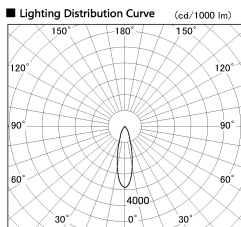

Item no. SD381-1930B9040

Series Name: Versa R-G (UL Track)
(SD381)

Installation	Track mount
Type	High-efficiency tracklight
Fixture wattage	18.6W
Beam angle	27deg
Color Temp.	4000K
CRI	Ra>90
Luminous	1603 lm
Body	Die-castaluminumalloy
Body finish	Black
Trim finish	Black
Reflector finish	N/A
IP Rate	IP20
Light source	COB module
Input Voltage	AC220~240V
Dimming Type	Non-Dimmable
Certificate	CE,CCC
Cut Hole	N/A