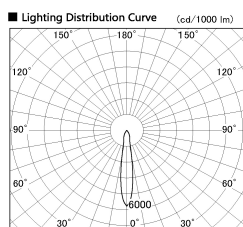

Item no. SD381-1115B9040

Series Name: Versa R-G (UL Track)  
(SD381)

■ Direct Horizontal Illuminance SD381-1115B9040

φ	Illuminance Angle	Beam Angle	Vertical Illuminance (lx)
	16°	17°	23440
280	10000		5860
	5000		2600
560	2000		1460
	1000		940
840	500		650
	0		480
1120			370

Installation	Track mount
Type	High-efficiency tracklight
Fixture wattage	10.5W
Beam angle	17deg
Color Temp.	4000K
CRI	Ra>90
Luminous	1043 lm
Body	Die-castaluminumalloy
Body finish	Black
Trim finish	Black
Reflector finish	N/A
IP Rate	IP20
Light source	COB module
Input Voltage	AC220~240V
Dimming Type	Non-Dimmable
Certificate	CE,CCC
Cut Hole	N/A