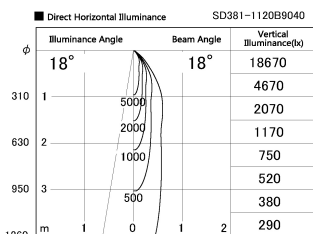

Item no. SD381-1120B9040

Series Name: Versa R-G (UL Track)
(SD381)

Installation	Track mount
Type	High-efficiency tracklight
Fixture wattage	10.5W
Beam angle	18deg
Color Temp.	4000K
CRI	Ra>90
Luminous	991 lm
Body	Die-castaluminumalloy
Body finish	Black
Trim finish	Black
Reflector finish	N/A
IP Rate	IP20
Light source	COB module
Input Voltage	AC220~240V
Dimming Type	Non-Dimmable
Certificate	CE,CCC
Cut Hole	N/A