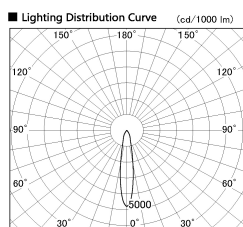

Item no. SD381-1120B9040

Series Name: Versa R-G (UL Track)
(SD381)

Installation	Track mount
Type	High-efficiency tracklight
Fixture wattage	10.5W
Beam angle	18deg
Color Temp.	4000K
CRI	Ra>90
Luminous	991 lm
Body	Die-castaluminumalloy
Body finish	Black
Trim finish	Black
Reflector finish	N/A
IP Rate	IP20
Light source	COB module
Input Voltage	AC220~240V
Dimming Type	Non-Dimmable
Certificate	CE,CCC
Cut Hole	N/A