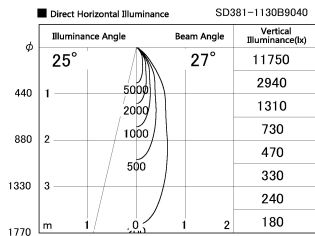

Item no. SD381-1130B9040

Series Name: Versa R-G (UL Track)
(SD381)

Installation	Track mount
Type	High-efficiency tracklight
Fixture wattage	10.5W
Beam angle	27deg
Color Temp.	4000K
CRI	Ra>90
Luminous	970 lm
Body	Die-castaluminumalloy
Body finish	Black
Trim finish	Black
Reflector finish	N/A
IP Rate	IP20
Light source	COB module
Input Voltage	AC220~240V
Dimming Type	Non-Dimmable
Certificate	CE,CCC
Cut Hole	N/A