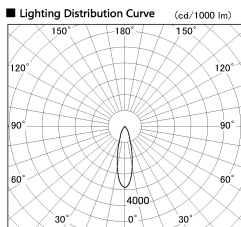

Item no. SD381-1130B9040

Series Name: Versa R-G (UL Track)
(SD381)

Installation	Track mount
Type	High-efficiency tracklight
Fixture wattage	10.5W
Beam angle	27deg
Color Temp.	4000K
CRI	Ra>90
Luminous	970 lm
Body	Die-castaluminumalloy
Body finish	Black
Trim finish	Black
Reflector finish	N/A
IP Rate	IP20
Light source	COB module
Input Voltage	AC220~240V
Dimming Type	Non-Dimmable
Certificate	CE,CCC
Cut Hole	N/A