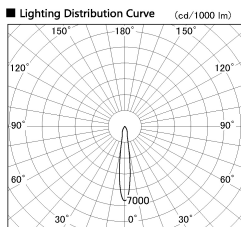

Item no. SD381-0815B9040

Series Name: Versa R-G (UL Track)  
(SD381)

■ Direct Horizontal Illuminance SD381-0815B9040

| φ | Illuminance Angle | Beam Angle | Vertical Illuminance (lx) |
|---|-------------------|------------|---------------------------|
| 1 | 14°               | 15°        | 19800                     |
| 2 |                   |            | 4950                      |
| 3 |                   |            | 2200                      |
| 4 |                   |            | 1240                      |
| 5 |                   |            | 790                       |
| 6 |                   |            | 550                       |
| 7 |                   |            | 400                       |
| 8 |                   |            | 310                       |

|                  |                            |
|------------------|----------------------------|
| Installation     | Track mount                |
| Type             | High-efficiency tracklight |
| Fixture wattage  | 7.5W                       |
| Beam angle       | 15deg                      |
| Color Temp.      | 4000K                      |
| CRI              | Ra>90                      |
| Luminous         | 769 lm                     |
| Body             | Die-cast aluminum alloy    |
| Body finish      | Black                      |
| Trim finish      | Black                      |
| Reflector finish | N/A                        |
| IP Rate          | IP20                       |
| Light source     | COB module                 |
| Input Voltage    | AC220~240V                 |
| Dimming Type     | Non-Dimmable               |
| Certificate      | CE,CCC                     |
| Cut Hole         | N/A                        |