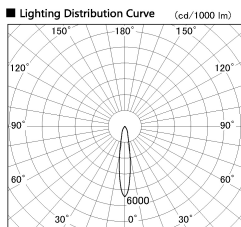

Item no. SD381-0820B9040

Series Name: Versa R-G (UL Track)
(SD381)

■ Direct Horizontal Illuminance SD381-0820B9040

Illuminance Angle	Beam Angle	Vertical Illuminance (lx)
17°	17°	15150
1		3790
2		1680
3		950
1190 m		610
		420
		310
		240

Installation	Track mount
Type	High-efficiency tracklight
Fixture wattage	7.5W
Beam angle	17deg
Color Temp.	4000K
CRI	Ra>90
Luminous	727 lm
Body	Die-castaluminumalloy
Body finish	Black
Trim finish	Black
Reflector finish	N/A
IP Rate	IP20
Light source	COB module
Input Voltage	AC220~240V
Dimming Type	Non-Dimmable
Certificate	CE,CCC
Cut Hole	N/A