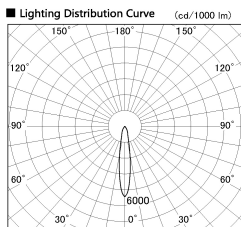

Item no. SD381-0820B9040

Series Name: Versa R-G (UL Track)
(SD381)

■ Direct Horizontal Illuminance SD381-0820B9040

Illuminance Angle	Beam Angle	Vertical Illuminance (lx)
17°	17°	15150
1		3790
2		1680
3		950
1190 m	0	610
	1	420
	2	310
		240

Installation	Track mount
Type	High-efficiency tracklight
Fixture wattage	7.5W
Beam angle	17deg
Color Temp.	4000K
CRI	Ra>90
Luminous	727 lm
Body	Die-cast aluminum alloy
Body finish	Black
Trim finish	Black
Reflector finish	N/A
IP Rate	IP20
Light source	COB module
Input Voltage	AC220~240V
Dimming Type	Non-Dimmable
Certificate	CE,CCC
Cut Hole	N/A