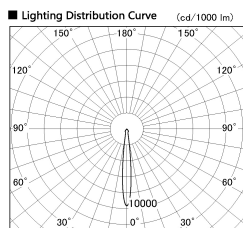

Item no. SD382-3515W9027-R

Series Name: Reflector type cylinder arm tracklight (UL Track) (SD382-R)

■ Direct Horizontal Illuminance SD382-3515W9027-R

Illuminance Angle	Beam Angle	Vertical Illuminance(lx)
11°	12°	113860
190	1	28470
1	5000	12650
20000		
2	10000	7120
380	2	4550
570	3	3160
770	m	2320
	1	1780
	2.0	
	1	2

Installation	Track mount
Type	Reflector type tracklight : Cylinder Arm type
Fixture wattage	36W
Beam angle	12 deg
Color Temp.	2700K
CRI	Ra>90
Luminous	2931 lm
Body	Die-castaluminumalloy
Body finish	White
Trim finish	N/A
Reflector finish	N/A
IP Rate	IP20
Light source	COB module
Input Voltage	AC220~240V
Dimming Type	Non-Dimmable
Certificate	CE,CCC
Cut Hole	N/A