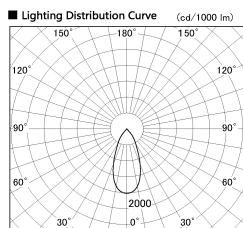

Item no. SD382-3540W9027-R

Series Name: Reflector type cylinder arm tracklight (UL Track) (SD382-R)

Installation	Track mount
Type	Reflector type tracklight : Cylinder Arm type
Fixture wattage	36W
Beam angle	44 deg
Color Temp.	2700K
CRI	Ra>90
Luminous	3796 lm
Body	Die-castaluminumalloy
Body finish	White
Trim finish	N/A
Reflector finish	N/A
IP Rate	IP20
Light source	COB module
Input Voltage	AC220~240V
Dimming Type	Non-Dimmable
Certificate	CE,CCC
Cut Hole	N/A