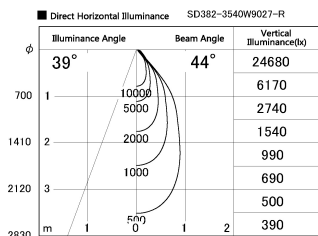

Item no. SD382-3540W9027-R

Series Name: Reflector type cylinder arm tracklight (UL Track) (SD382-R)

Installation	Track mount
Type	Reflector type tracklight : Cylinder Arm type
Fixture wattage	36W
Beam angle	44 deg
Color Temp.	2700K
CRI	Ra>90
Luminous	3796 lm
Body	Die-castaluminumalloy
Body finish	White
Trim finish	N/A
Reflector finish	N/A
IP Rate	IP20
Light source	COB module
Input Voltage	AC220~240V
Dimming Type	Non-Dimmable
Certificate	CE,CCC
Cut Hole	N/A