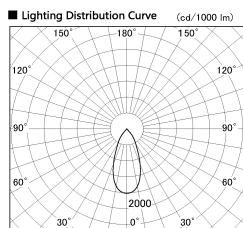

Item no. SD382-2840W9027-R

Series Name: Reflector type cylinder arm tracklight (UL Track) (SD382-R)

Installation	Track mount
Type	Reflector type tracklight : Cylinder Arm type
Fixture wattage	28W
Beam angle	44 deg
Color Temp.	2700K
CRI	Ra>90
Luminous	3010 lm
Body	Die-castaluminumalloy
Body finish	White
Trim finish	N/A
Reflector finish	N/A
IP Rate	IP20
Light source	COB module
Input Voltage	AC220~240V
Dimming Type	Non-Dimmable
Certificate	CE,CCC
Cut Hole	N/A