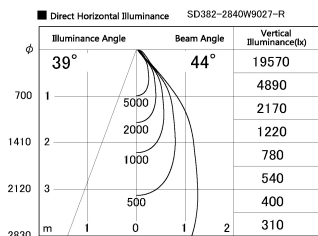

Item no. SD382-2840W9027-R

Series Name: Reflector type cylinder arm tracklight (UL Track) (SD382-R)

Installation	Track mount
Type	Reflector type tracklight : Cylinder Arm type
Fixture wattage	28W
Beam angle	44 deg
Color Temp.	2700K
CRI	Ra>90
Luminous	3010 lm
Body	Die-castaluminumalloy
Body finish	White
Trim finish	N/A
Reflector finish	N/A
IP Rate	IP20
Light source	COB module
Input Voltage	AC220~240V
Dimming Type	Non-Dimmable
Certificate	CE,CCC
Cut Hole	N/A