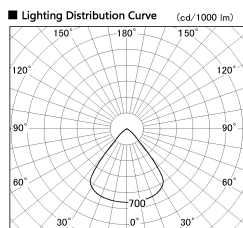

Item no. SD382-2860W9027-R

Series Name: Reflector type cylinder arm tracklight (UL Track) (SD382-R)

Installation	Track mount
Type	Reflector type tracklight : Cylinder Arm type
Fixture wattage	28W
Beam angle	79 deg
Color Temp.	2700K
CRI	Ra>90
Luminous	2591 lm
Body	Die-castaluminumalloy
Body finish	White
Trim finish	N/A
Reflector finish	N/A
IP Rate	IP20
Light source	COB module
Input Voltage	AC220~240V
Dimming Type	Non-Dimmable
Certificate	CE,CCC
Cut Hole	N/A