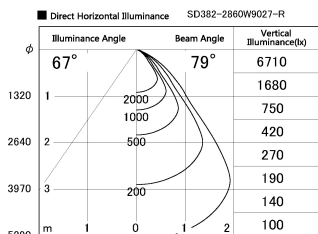

Item no. SD382-2860W9027-R

Series Name: Reflector type cylinder arm tracklight (UL Track) (SD382-R)

Installation	Track mount
Type	Reflector type tracklight : Cylinder Arm type
Fixture wattage	28W
Beam angle	79 deg
Color Temp.	2700K
CRI	Ra>90
Luminous	2591 lm
Body	Die-castaluminumalloy
Body finish	White
Trim finish	N/A
Reflector finish	N/A
IP Rate	IP20
Light source	COB module
Input Voltage	AC220~240V
Dimming Type	Non-Dimmable
Certificate	CE,CCC
Cut Hole	N/A