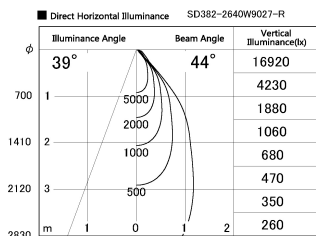

Item no. SD382-2640W9027-R

Series Name: Reflector type cylinder arm tracklight (UL Track) (SD382-R)

Installation	Track mount
Type	Reflector type tracklight : Cylinder Arm type
Fixture wattage	24W
Beam angle	44 deg
Color Temp.	2700K
CRI	Ra>90
Luminous	2603 lm
Body	Die-castaluminumalloy
Body finish	White
Trim finish	N/A
Reflector finish	N/A
IP Rate	IP20
Light source	COB module
Input Voltage	AC220~240V
Dimming Type	Non-Dimmable
Certificate	CE,CCC
Cut Hole	N/A