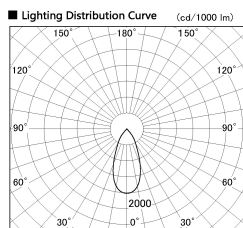

Item no. SD382-2640W9027-R

Series Name: Reflector type cylinder arm tracklight (UL Track) (SD382-R)

Installation	Track mount
Type	Reflector type tracklight : Cylinder Arm type
Fixture wattage	24W
Beam angle	44 deg
Color Temp.	2700K
CRI	Ra>90
Luminous	2603 lm
Body	Die-castaluminumalloy
Body finish	White
Trim finish	N/A
Reflector finish	N/A
IP Rate	IP20
Light source	COB module
Input Voltage	AC220~240V
Dimming Type	Non-Dimmable
Certificate	CE,CCC
Cut Hole	N/A