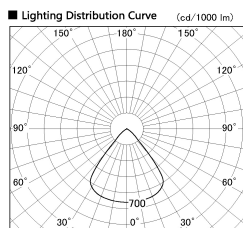

Item no. SD382-2660W9027-R

Series Name: Reflector type cylinder arm tracklight (UL Track) (SD382-R)

Installation	Track mount
Type	Reflector type tracklight : Cylinder Arm type
Fixture wattage	24W
Beam angle	79 deg
Color Temp.	2700K
CRI	Ra>90
Luminous	2241 lm
Body	Die-castaluminumalloy
Body finish	White
Trim finish	N/A
Reflector finish	N/A
IP Rate	IP20
Light source	COB module
Input Voltage	AC220~240V
Dimming Type	Non-Dimmable
Certificate	CE,CCC
Cut Hole	N/A