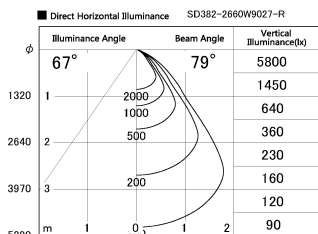

Item no. SD382-2660W9027-R

Series Name: Reflector type cylinder arm tracklight (UL Track) (SD382-R)

Installation	Track mount
Type	Reflector type tracklight : Cylinder Arm type
Fixture wattage	24W
Beam angle	79 deg
Color Temp.	2700K
CRI	Ra>90
Luminous	2241 lm
Body	Die-castaluminumalloy
Body finish	White
Trim finish	N/A
Reflector finish	N/A
IP Rate	IP20
Light source	COB module
Input Voltage	AC220~240V
Dimming Type	Non-Dimmable
Certificate	CE,CCC
Cut Hole	N/A