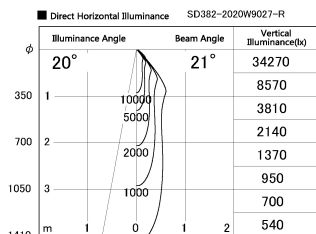

Item no. SD382-2020W9027-R

Series Name: Reflector type cylinder arm tracklight (UL Track) (SD382-R)

Installation	Track mount
Type	Reflector type tracklight : Cylinder Arm type
Fixture wattage	21W
Beam angle	21 deg
Color Temp.	2700K
CRI	Ra>90
Luminous	2160 lm
Body	Die-castaluminumalloy
Body finish	White
Trim finish	N/A
Reflector finish	N/A
IP Rate	IP20
Light source	COB module
Input Voltage	AC220~240V
Dimming Type	Non-Dimmable
Certificate	CE,CCC
Cut Hole	N/A