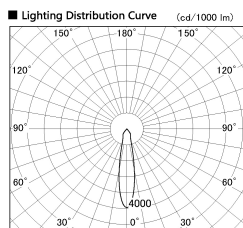

Item no. SD382-2020W9027-R

Series Name: Reflector type cylinder arm tracklight (UL Track) (SD382-R)

Installation	Track mount
Type	Reflector type tracklight : Cylinder Arm type
Fixture wattage	21W
Beam angle	21 deg
Color Temp.	2700K
CRI	Ra>90
Luminous	2160 lm
Body	Die-castaluminumalloy
Body finish	White
Trim finish	N/A
Reflector finish	N/A
IP Rate	IP20
Light source	COB module
Input Voltage	AC220~240V
Dimming Type	Non-Dimmable
Certificate	CE,CCC
Cut Hole	N/A