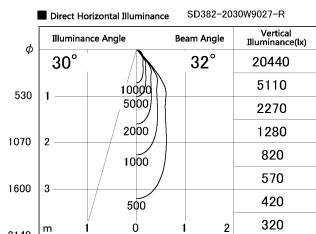

Item no. SD382-2030W9027-R

Series Name: Reflector type cylinder arm tracklight (UL Track) (SD382-R)

Installation	Track mount
Type	Reflector type tracklight : Cylinder Arm type
Fixture wattage	21W
Beam angle	32 deg
Color Temp.	2700K
CRI	Ra>90
Luminous	2189 lm
Body	Die-cast aluminum alloy
Body finish	White
Trim finish	N/A
Reflector finish	N/A
IP Rate	IP20
Light source	COB module
Input Voltage	AC220~240V
Dimming Type	Non-Dimmable
Certificate	CE,CCC
Cut Hole	N/A