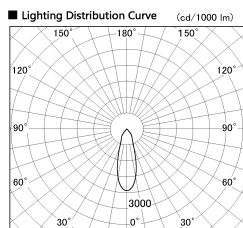

Item no. SD382-2030W9027-R

Series Name: Reflector type cylinder arm tracklight (UL Track) (SD382-R)

Installation	Track mount
Type	Reflector type tracklight : Cylinder Arm type
Fixture wattage	21W
Beam angle	32 deg
Color Temp.	2700K
CRI	Ra>90
Luminous	2189 lm
Body	Die-cast aluminum alloy
Body finish	White
Trim finish	N/A
Reflector finish	N/A
IP Rate	IP20
Light source	COB module
Input Voltage	AC220~240V
Dimming Type	Non-Dimmable
Certificate	CE,CCC
Cut Hole	N/A