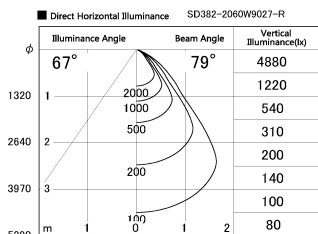

Item no. SD382-2060W9027-R

Series Name: Reflector type cylinder arm tracklight (UL Track) (SD382-R)

Installation	Track mount
Type	Reflector type tracklight : Cylinder Arm type
Fixture wattage	21W
Beam angle	79 deg
Color Temp.	2700K
CRI	Ra>90
Luminous	1885 lm
Body	Die-castaluminumalloy
Body finish	White
Trim finish	N/A
Reflector finish	N/A
IP Rate	IP20
Light source	COB module
Input Voltage	AC220~240V
Dimming Type	Non-Dimmable
Certificate	CE,CCC
Cut Hole	N/A