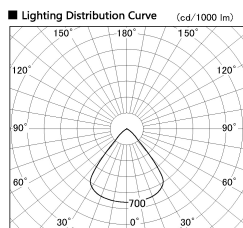

Item no. SD382-2060W9027-R

Series Name: Reflector type cylinder arm tracklight (UL Track) (SD382-R)

Installation	Track mount
Type	Reflector type tracklight : Cylinder Arm type
Fixture wattage	21W
Beam angle	79 deg
Color Temp.	2700K
CRI	Ra>90
Luminous	1885 lm
Body	Die-castaluminumalloy
Body finish	White
Trim finish	N/A
Reflector finish	N/A
IP Rate	IP20
Light source	COB module
Input Voltage	AC220~240V
Dimming Type	Non-Dimmable
Certificate	CE,CCC
Cut Hole	N/A