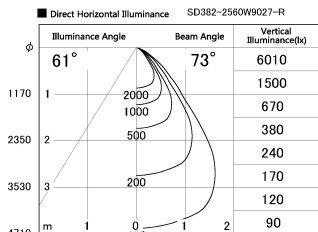

Item no. SD382-2560W9027-R

Series Name: Reflector type cylinder arm tracklight (UL Track) (SD382-R)

Installation	Track mount
Type	Reflector type tracklight : Cylinder Arm type
Fixture wattage	24W
Beam angle	73 deg
Color Temp.	2700K
CRI	Ra>90
Luminous	1973 lm
Body	Die-castaluminumalloy
Body finish	White
Trim finish	N/A
Reflector finish	N/A
IP Rate	IP20
Light source	COB module
Input Voltage	AC220~240V
Dimming Type	Non-Dimmable
Certificate	CE,CCC
Cut Hole	N/A