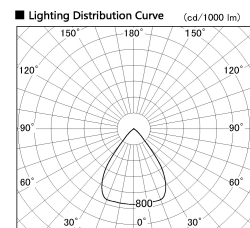

Item no. SD382-2560W9027-R

Series Name: Reflector type cylinder arm tracklight (UL Track) (SD382-R)

Installation	Track mount
Type	Reflector type tracklight : Cylinder Arm type
Fixture wattage	24W
Beam angle	73 deg
Color Temp.	2700K
CRI	Ra>90
Luminous	1973 lm
Body	Die-castaluminumalloy
Body finish	White
Trim finish	N/A
Reflector finish	N/A
IP Rate	IP20
Light source	COB module
Input Voltage	AC220~240V
Dimming Type	Non-Dimmable
Certificate	CE,CCC
Cut Hole	N/A