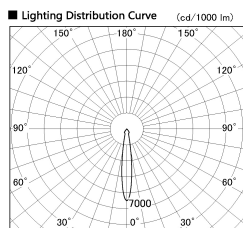

Item no. SD382-2815W9030-R

Series Name: Reflector type cylinder arm tracklight (UL Track) (SD382-R)

■ Direct Horizontal Illuminance SD382-2815W9030-R

Illuminance Angle	Beam Angle	Vertical Illuminance(lx)
14°	15°	71780
1		17940
20000		7980
10000		4490
5000		2870
2		1990
730		1460
3		1120
980	1 0 1 2	

Installation	Track mount
Type	Reflector type tracklight : Cylinder Arm type
Fixture wattage	28W
Beam angle	15 deg
Color Temp.	3000K
CRI	Ra>90
Luminous	2829 lm
Body	Die-castaluminumalloy
Body finish	White
Trim finish	N/A
Reflector finish	N/A
IP Rate	IP20
Light source	COB module
Input Voltage	AC220~240V
Dimming Type	Non-Dimmable
Certificate	CE,CCC
Cut Hole	N/A