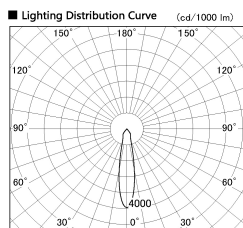

Item no. SD382-2820W9030-R

Series Name: Reflector type cylinder arm tracklight (UL Track) (SD382-R)

Installation	Track mount
Type	Reflector type tracklight : Cylinder Arm type
Fixture wattage	28W
Beam angle	21 deg
Color Temp.	3000K
CRI	Ra>90
Luminous	3031 lm
Body	Die-castaluminumalloy
Body finish	White
Trim finish	N/A
Reflector finish	N/A
IP Rate	IP20
Light source	COB module
Input Voltage	AC220~240V
Dimming Type	Non-Dimmable
Certificate	CE,CCC
Cut Hole	N/A