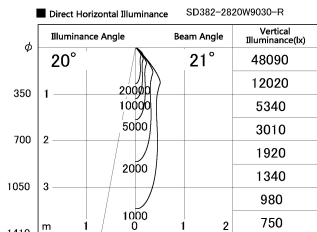

Item no. SD382-2820W9030-R

Series Name: Reflector type cylinder arm tracklight (UL Track) (SD382-R)

Installation	Track mount
Type	Reflector type tracklight : Cylinder Arm type
Fixture wattage	28W
Beam angle	21 deg
Color Temp.	3000K
CRI	Ra>90
Luminous	3031 lm
Body	Die-castaluminumalloy
Body finish	White
Trim finish	N/A
Reflector finish	N/A
IP Rate	IP20
Light source	COB module
Input Voltage	AC220~240V
Dimming Type	Non-Dimmable
Certificate	CE,CCC
Cut Hole	N/A