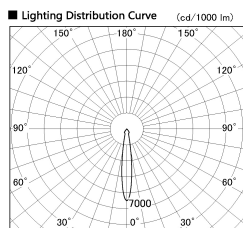

Item no. SD382-2615W9030-R

Series Name: Reflector type cylinder arm tracklight (UL Track) (SD382-R)

■ Direct Horizontal Illuminance SD382-2615W9030-R

Illuminance Angle	Beam Angle	Vertical Illuminance(lx)
14°	15°	62090
240		15520
1		6900
490		3880
2		2480
730		1720
3		1270
980		970

Installation	Track mount
Type	Reflector type tracklight : Cylinder Arm type
Fixture wattage	24W
Beam angle	15 deg
Color Temp.	3000K
CRI	Ra>90
Luminous	2447 lm
Body	Die-castaluminumalloy
Body finish	White
Trim finish	N/A
Reflector finish	N/A
IP Rate	IP20
Light source	COB module
Input Voltage	AC220~240V
Dimming Type	Non-Dimmable
Certificate	CE,CCC
Cut Hole	N/A