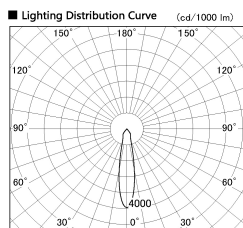

Item no. SD382-2620W9030-R

Series Name: Reflector type cylinder arm tracklight (UL Track) (SD382-R)

Installation	Track mount
Type	Reflector type tracklight : Cylinder Arm type
Fixture wattage	24W
Beam angle	21 deg
Color Temp.	3000K
CRI	Ra>90
Luminous	2622 lm
Body	Die-castaluminumalloy
Body finish	White
Trim finish	N/A
Reflector finish	N/A
IP Rate	IP20
Light source	COB module
Input Voltage	AC220~240V
Dimming Type	Non-Dimmable
Certificate	CE,CCC
Cut Hole	N/A