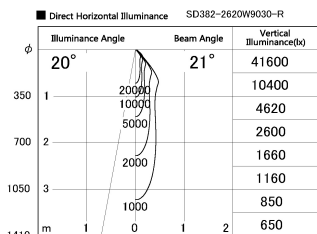

Item no. SD382-2620W9030-R

Series Name: Reflector type cylinder arm tracklight (UL Track) (SD382-R)

Installation	Track mount
Type	Reflector type tracklight : Cylinder Arm type
Fixture wattage	24W
Beam angle	21 deg
Color Temp.	3000K
CRI	Ra>90
Luminous	2622 lm
Body	Die-castaluminumalloy
Body finish	White
Trim finish	N/A
Reflector finish	N/A
IP Rate	IP20
Light source	COB module
Input Voltage	AC220~240V
Dimming Type	Non-Dimmable
Certificate	CE,CCC
Cut Hole	N/A