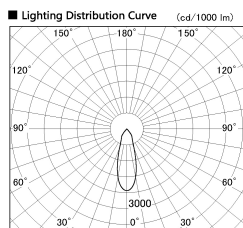

Item no. SD382-2630W9030-R

Series Name: Reflector type cylinder arm tracklight (UL Track) (SD382-R)

Installation	Track mount
Type	Reflector type tracklight : Cylinder Arm type
Fixture wattage	24W
Beam angle	32 deg
Color Temp.	3000K
CRI	Ra>90
Luminous	2657 lm
Body	Die-castaluminumalloy
Body finish	White
Trim finish	N/A
Reflector finish	N/A
IP Rate	IP20
Light source	COB module
Input Voltage	AC220~240V
Dimming Type	Non-Dimmable
Certificate	CE,CCC
Cut Hole	N/A