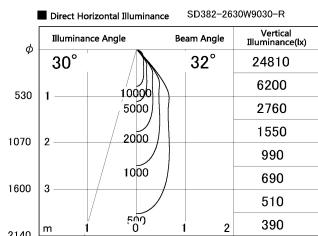

Item no. SD382-2630W9030-R

Series Name: Reflector type cylinder arm tracklight (UL Track) (SD382-R)

Installation	Track mount
Type	Reflector type tracklight : Cylinder Arm type
Fixture wattage	24W
Beam angle	32 deg
Color Temp.	3000K
CRI	Ra>90
Luminous	2657 lm
Body	Die-castaluminumalloy
Body finish	White
Trim finish	N/A
Reflector finish	N/A
IP Rate	IP20
Light source	COB module
Input Voltage	AC220~240V
Dimming Type	Non-Dimmable
Certificate	CE,CCC
Cut Hole	N/A