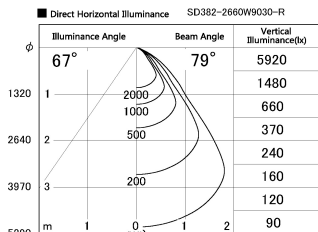

Item no. SD382-2660W9030-R

Series Name: Reflector type cylinder arm tracklight (UL Track) (SD382-R)

Installation	Track mount
Type	Reflector type tracklight : Cylinder Arm type
Fixture wattage	24W
Beam angle	79 deg
Color Temp.	3000K
CRI	Ra>90
Luminous	2287 lm
Body	Die-castaluminumalloy
Body finish	White
Trim finish	N/A
Reflector finish	N/A
IP Rate	IP20
Light source	COB module
Input Voltage	AC220~240V
Dimming Type	Non-Dimmable
Certificate	CE,CCC
Cut Hole	N/A