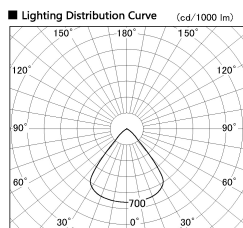

Item no. SD382-2660W9030-R

Series Name: Reflector type cylinder arm tracklight (UL Track) (SD382-R)

Installation	Track mount
Type	Reflector type tracklight : Cylinder Arm type
Fixture wattage	24W
Beam angle	79 deg
Color Temp.	3000K
CRI	Ra>90
Luminous	2287 lm
Body	Die-castaluminumalloy
Body finish	White
Trim finish	N/A
Reflector finish	N/A
IP Rate	IP20
Light source	COB module
Input Voltage	AC220~240V
Dimming Type	Non-Dimmable
Certificate	CE,CCC
Cut Hole	N/A