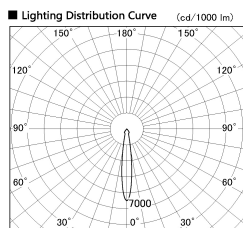

Item no. SD382-2015W9030-R

Series Name: Reflector type cylinder arm tracklight (UL Track) (SD382-R)

■ Direct Horizontal Illuminance SD382-2015W9030-R

Illuminance Angle	Beam Angle	Vertical Illuminance(lx)
14°	15°	52190
240	1	13050
490	2	5800
730	3	3260
980	m	2090
	1	1450
	2	1070
	3	820

Installation	Track mount
Type	Reflector type tracklight : Cylinder Arm type
Fixture wattage	21W
Beam angle	15 deg
Color Temp.	3000K
CRI	Ra>90
Luminous	2057 lm
Body	Die-castaluminumalloy
Body finish	White
Trim finish	N/A
Reflector finish	N/A
IP Rate	IP20
Light source	COB module
Input Voltage	AC220~240V
Dimming Type	Non-Dimmable
Certificate	CE,CCC
Cut Hole	N/A