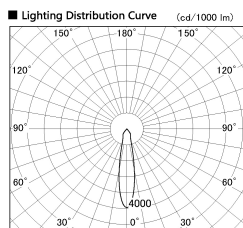

Item no. SD382-2020W9030-R

Series Name: Reflector type cylinder arm tracklight (UL Track) (SD382-R)

Installation	Track mount
Type	Reflector type tracklight : Cylinder Arm type
Fixture wattage	21W
Beam angle	21 deg
Color Temp.	3000K
CRI	Ra>90
Luminous	2204 lm
Body	Die-castaluminumalloy
Body finish	White
Trim finish	N/A
Reflector finish	N/A
IP Rate	IP20
Light source	COB module
Input Voltage	AC220~240V
Dimming Type	Non-Dimmable
Certificate	CE,CCC
Cut Hole	N/A