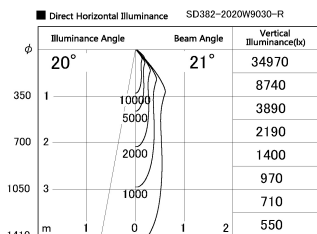

Item no. SD382-2020W9030-R

Series Name: Reflector type cylinder arm tracklight (UL Track) (SD382-R)

Installation	Track mount
Type	Reflector type tracklight : Cylinder Arm type
Fixture wattage	21W
Beam angle	21 deg
Color Temp.	3000K
CRI	Ra>90
Luminous	2204 lm
Body	Die-castaluminumalloy
Body finish	White
Trim finish	N/A
Reflector finish	N/A
IP Rate	IP20
Light source	COB module
Input Voltage	AC220~240V
Dimming Type	Non-Dimmable
Certificate	CE,CCC
Cut Hole	N/A