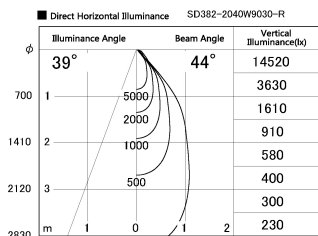

Item no. SD382-2040W9030-R

Series Name: Reflector type cylinder arm tracklight (UL Track) (SD382-R)

Installation	Track mount
Type	Reflector type tracklight : Cylinder Arm type
Fixture wattage	21W
Beam angle	44 deg
Color Temp.	3000K
CRI	Ra>90
Luminous	2233 lm
Body	Die-cast aluminum alloy
Body finish	White
Trim finish	N/A
Reflector finish	N/A
IP Rate	IP20
Light source	COB module
Input Voltage	AC220~240V
Dimming Type	Non-Dimmable
Certificate	CE,CCC
Cut Hole	N/A