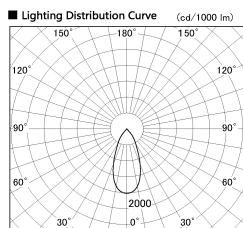

Item no. SD382-2040W9030-R

Series Name: Reflector type cylinder arm tracklight (UL Track) (SD382-R)

Installation	Track mount
Type	Reflector type tracklight : Cylinder Arm type
Fixture wattage	21W
Beam angle	44 deg
Color Temp.	3000K
CRI	Ra>90
Luminous	2233 lm
Body	Die-cast aluminum alloy
Body finish	White
Trim finish	N/A
Reflector finish	N/A
IP Rate	IP20
Light source	COB module
Input Voltage	AC220~240V
Dimming Type	Non-Dimmable
Certificate	CE,CCC
Cut Hole	N/A