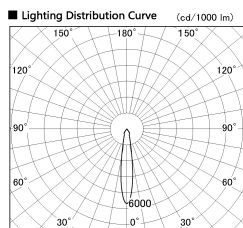

Item no. SD382-0815W9030-R

Series Name: Reflector type cylinder arm tracklight (UL Track) (SD382-R)

■ Direct Horizontal Illuminance SD382-0815W9030-R

Illuminance Angle	Beam Angle	Vertical Illuminance(lx)
17°	17°	15920
1		3980
2		1770
3		1000
500		640
890		440
1190		320
m	1 0 1 2	250

Installation	Track mount
Type	Reflector type tracklight : Cylinder Arm type
Fixture wattage	7.5W
Beam angle	17 deg
Color Temp.	3000K
CRI	Ra>90
Luminous	705 lm
Body	Die-castaluminumalloy
Body finish	White
Trim finish	N/A
Reflector finish	N/A
IP Rate	IP20
Light source	COB module
Input Voltage	AC220~240V
Dimming Type	Non-Dimmable
Certificate	CE,CCC
Cut Hole	N/A