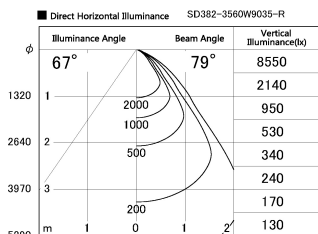

Item no. SD382-3560W9035-R

Series Name: Reflector type cylinder arm tracklight (UL Track) (SD382-R)

Installation	Track mount
Type	Reflector type tracklight : Cylinder Arm type
Fixture wattage	36W
Beam angle	79 deg
Color Temp.	3500K
CRI	Ra>90
Luminous	3302 lm
Body	Die-castaluminumalloy
Body finish	White
Trim finish	N/A
Reflector finish	N/A
IP Rate	IP20
Light source	COB module
Input Voltage	AC220~240V
Dimming Type	Non-Dimmable
Certificate	CE,CCC
Cut Hole	N/A