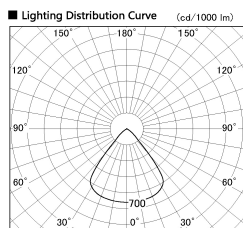

Item no. SD382-3560W9035-R

Series Name: Reflector type cylinder arm tracklight (UL Track) (SD382-R)

Installation	Track mount
Type	Reflector type tracklight : Cylinder Arm type
Fixture wattage	36W
Beam angle	79 deg
Color Temp.	3500K
CRI	Ra>90
Luminous	3302 lm
Body	Die-castaluminumalloy
Body finish	White
Trim finish	N/A
Reflector finish	N/A
IP Rate	IP20
Light source	COB module
Input Voltage	AC220~240V
Dimming Type	Non-Dimmable
Certificate	CE,CCC
Cut Hole	N/A