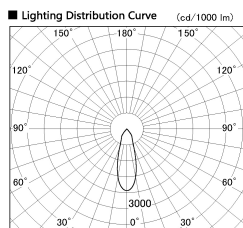

Item no. SD382-2830W9035-R

Series Name: Reflector type cylinder arm tracklight (UL Track) (SD382-R)

Installation	Track mount
Type	Reflector type tracklight : Cylinder Arm type
Fixture wattage	28W
Beam angle	32 deg
Color Temp.	3500K
CRI	Ra>90
Luminous	3041 lm
Body	Die-cast aluminum alloy
Body finish	White
Trim finish	N/A
Reflector finish	N/A
IP Rate	IP20
Light source	COB module
Input Voltage	AC220~240V
Dimming Type	Non-Dimmable
Certificate	CE,CCC
Cut Hole	N/A