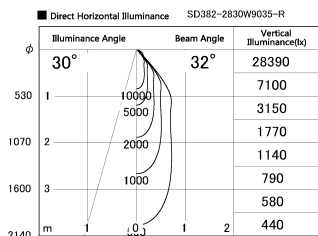

Item no. SD382-2830W9035-R

Series Name: Reflector type cylinder arm tracklight (UL Track) (SD382-R)

Installation	Track mount
Type	Reflector type tracklight : Cylinder Arm type
Fixture wattage	28W
Beam angle	32 deg
Color Temp.	3500K
CRI	Ra>90
Luminous	3041 lm
Body	Die-cast aluminum alloy
Body finish	White
Trim finish	N/A
Reflector finish	N/A
IP Rate	IP20
Light source	COB module
Input Voltage	AC220~240V
Dimming Type	Non-Dimmable
Certificate	CE,CCC
Cut Hole	N/A