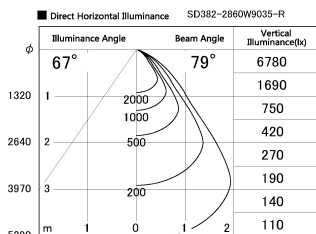

Item no. SD382-2860W9035-R

Series Name: Reflector type cylinder arm tracklight (UL Track) (SD382-R)

Installation	Track mount
Type	Reflector type tracklight : Cylinder Arm type
Fixture wattage	28W
Beam angle	79 deg
Color Temp.	3500K
CRI	Ra>90
Luminous	2618 lm
Body	Die-castaluminumalloy
Body finish	White
Trim finish	N/A
Reflector finish	N/A
IP Rate	IP20
Light source	COB module
Input Voltage	AC220~240V
Dimming Type	Non-Dimmable
Certificate	CE,CCC
Cut Hole	N/A