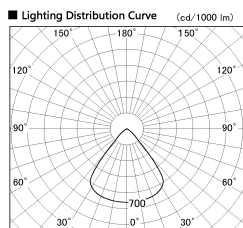

Item no. SD382-2860W9035-R

Series Name: Reflector type cylinder arm tracklight (UL Track) (SD382-R)

Installation	Track mount
Type	Reflector type tracklight : Cylinder Arm type
Fixture wattage	28W
Beam angle	79 deg
Color Temp.	3500K
CRI	Ra>90
Luminous	2618 lm
Body	Die-castaluminumalloy
Body finish	White
Trim finish	N/A
Reflector finish	N/A
IP Rate	IP20
Light source	COB module
Input Voltage	AC220~240V
Dimming Type	Non-Dimmable
Certificate	CE,CCC
Cut Hole	N/A