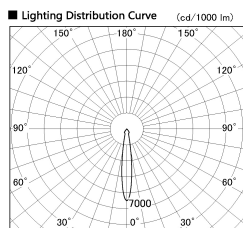

Item no. SD382-2615W9035-R

Series Name: Reflector type cylinder arm tracklight (UL Track) (SD382-R)

Installation	Track mount
Type	Reflector type tracklight : Cylinder Arm type
Fixture wattage	24W
Beam angle	15 deg
Color Temp.	3500K
CRI	Ra>90
Luminous	2423 lm
Body	Die-castaluminumalloy
Body finish	White
Trim finish	N/A
Reflector finish	N/A
IP Rate	IP20
Light source	COB module
Input Voltage	AC220~240V
Dimming Type	Non-Dimmable
Certificate	CE,CCC
Cut Hole	N/A