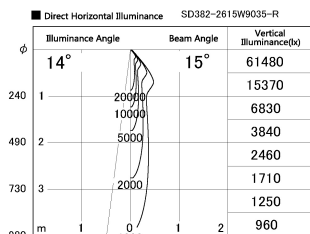

Item no. SD382-2615W9035-R

Series Name: Reflector type cylinder arm tracklight (UL Track) (SD382-R)

Installation	Track mount
Type	Reflector type tracklight : Cylinder Arm type
Fixture wattage	24W
Beam angle	15 deg
Color Temp.	3500K
CRI	Ra>90
Luminous	2423 lm
Body	Die-castaluminumalloy
Body finish	White
Trim finish	N/A
Reflector finish	N/A
IP Rate	IP20
Light source	COB module
Input Voltage	AC220~240V
Dimming Type	Non-Dimmable
Certificate	CE,CCC
Cut Hole	N/A