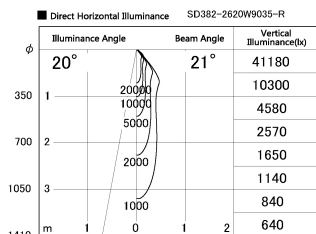

Item no. SD382-2620W9035-R

Series Name: Reflector type cylinder arm tracklight (UL Track) (SD382-R)

Installation	Track mount
Type	Reflector type tracklight : Cylinder Arm type
Fixture wattage	24W
Beam angle	21 deg
Color Temp.	3500K
CRI	Ra>90
Luminous	2596 lm
Body	Die-castaluminumalloy
Body finish	White
Trim finish	N/A
Reflector finish	N/A
IP Rate	IP20
Light source	COB module
Input Voltage	AC220~240V
Dimming Type	Non-Dimmable
Certificate	CE,CCC
Cut Hole	N/A