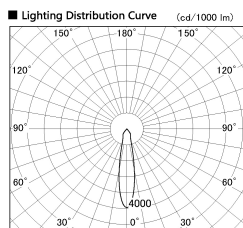

Item no. SD382-2620W9035-R

Series Name: Reflector type cylinder arm tracklight (UL Track) (SD382-R)

Installation	Track mount
Type	Reflector type tracklight : Cylinder Arm type
Fixture wattage	24W
Beam angle	21 deg
Color Temp.	3500K
CRI	Ra>90
Luminous	2596 lm
Body	Die-castaluminumalloy
Body finish	White
Trim finish	N/A
Reflector finish	N/A
IP Rate	IP20
Light source	COB module
Input Voltage	AC220~240V
Dimming Type	Non-Dimmable
Certificate	CE,CCC
Cut Hole	N/A