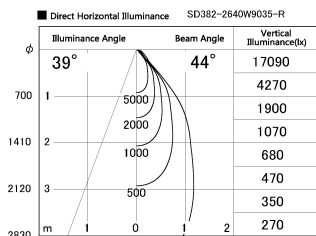

Item no. SD382-2640W9035-R

Series Name: Reflector type cylinder arm tracklight (UL Track) (SD382-R)

Installation	Track mount
Type	Reflector type tracklight : Cylinder Arm type
Fixture wattage	24W
Beam angle	44 deg
Color Temp.	3500K
CRI	Ra>90
Luminous	2629 lm
Body	Die-castaluminumalloy
Body finish	White
Trim finish	N/A
Reflector finish	N/A
IP Rate	IP20
Light source	COB module
Input Voltage	AC220~240V
Dimming Type	Non-Dimmable
Certificate	CE,CCC
Cut Hole	N/A