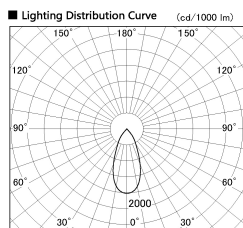

Item no. SD382-2640W9035-R

Series Name: Reflector type cylinder arm tracklight (UL Track) (SD382-R)

Installation	Track mount
Type	Reflector type tracklight : Cylinder Arm type
Fixture wattage	24W
Beam angle	44 deg
Color Temp.	3500K
CRI	Ra>90
Luminous	2629 lm
Body	Die-castaluminumalloy
Body finish	White
Trim finish	N/A
Reflector finish	N/A
IP Rate	IP20
Light source	COB module
Input Voltage	AC220~240V
Dimming Type	Non-Dimmable
Certificate	CE,CCC
Cut Hole	N/A