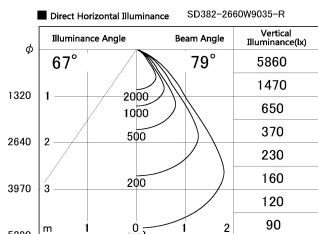

Item no. SD382-2660W9035-R

Series Name: Reflector type cylinder arm tracklight (UL Track) (SD382-R)

Installation	Track mount
Type	Reflector type tracklight : Cylinder Arm type
Fixture wattage	24W
Beam angle	79 deg
Color Temp.	3500K
CRI	Ra>90
Luminous	2264 lm
Body	Die-castaluminumalloy
Body finish	White
Trim finish	N/A
Reflector finish	N/A
IP Rate	IP20
Light source	COB module
Input Voltage	AC220~240V
Dimming Type	Non-Dimmable
Certificate	CE,CCC
Cut Hole	N/A