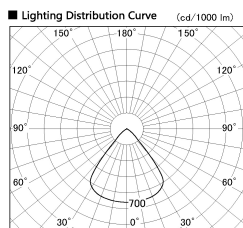

Item no. SD382-2660W9035-R

Series Name: Reflector type cylinder arm tracklight (UL Track) (SD382-R)

Installation	Track mount
Type	Reflector type tracklight : Cylinder Arm type
Fixture wattage	24W
Beam angle	79 deg
Color Temp.	3500K
CRI	Ra>90
Luminous	2264 lm
Body	Die-castaluminumalloy
Body finish	White
Trim finish	N/A
Reflector finish	N/A
IP Rate	IP20
Light source	COB module
Input Voltage	AC220~240V
Dimming Type	Non-Dimmable
Certificate	CE,CCC
Cut Hole	N/A