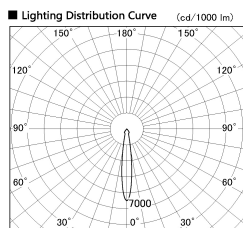

Item no. SD382-2015W9035-R

Series Name: Reflector type cylinder arm tracklight (UL Track) (SD382-R)

■ Direct Horizontal Illuminance SD382-2015W9035-R

Illuminance Angle	Beam Angle	Vertical Illuminance(lx)
14°	15°	51660
240	1	12910
490	2	5740
730	3	3230
980	m	2070
	1	1430
	2	1050
	3	810

Installation	Track mount
Type	Reflector type tracklight : Cylinder Arm type
Fixture wattage	21W
Beam angle	15 deg
Color Temp.	3500K
CRI	Ra>90
Luminous	2036 lm
Body	Die-castaluminumalloy
Body finish	White
Trim finish	N/A
Reflector finish	N/A
IP Rate	IP20
Light source	COB module
Input Voltage	AC220~240V
Dimming Type	Non-Dimmable
Certificate	CE,CCC
Cut Hole	N/A