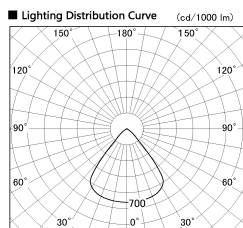

Item no. SD382-2060W9035-R

Series Name: Reflector type cylinder arm tracklight (UL Track) (SD382-R)

Installation	Track mount
Type	Reflector type tracklight : Cylinder Arm type
Fixture wattage	21W
Beam angle	79 deg
Color Temp.	3500K
CRI	Ra>90
Luminous	1904 lm
Body	Die-castaluminumalloy
Body finish	White
Trim finish	N/A
Reflector finish	N/A
IP Rate	IP20
Light source	COB module
Input Voltage	AC220~240V
Dimming Type	Non-Dimmable
Certificate	CE,CCC
Cut Hole	N/A