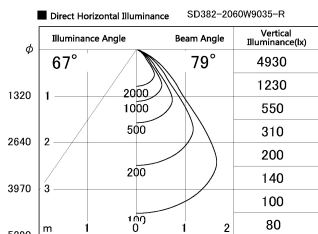

Item no. SD382-2060W9035-R

Series Name: Reflector type cylinder arm tracklight (UL Track) (SD382-R)

Installation	Track mount
Type	Reflector type tracklight : Cylinder Arm type
Fixture wattage	21W
Beam angle	79 deg
Color Temp.	3500K
CRI	Ra>90
Luminous	1904 lm
Body	Die-castaluminumalloy
Body finish	White
Trim finish	N/A
Reflector finish	N/A
IP Rate	IP20
Light source	COB module
Input Voltage	AC220~240V
Dimming Type	Non-Dimmable
Certificate	CE,CCC
Cut Hole	N/A