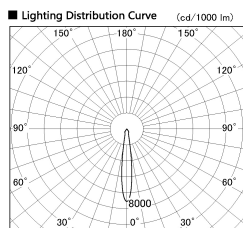

Item no. SD382-2515W9035-R

Series Name: Reflector type cylinder arm tracklight (UL Track) (SD382-R)

■ Direct Horizontal Illuminance SD382-2515W9035-R

Illuminance Angle	Beam Angle	Vertical Illuminance(lx)
14°	15°	55490
1		13870
2000lx		6170
1000lx		3470
2		2220
500lx		1540
3		1130
200lx		870
980m	1 1 0 0 1 1 2	

Installation	Track mount
Type	Reflector type tracklight : Cylinder Arm type
Fixture wattage	24W
Beam angle	15 deg
Color Temp.	3500K
CRI	Ra>90
Luminous	1894 lm
Body	Die-castaluminumalloy
Body finish	White
Trim finish	N/A
Reflector finish	N/A
IP Rate	IP20
Light source	COB module
Input Voltage	AC220~240V
Dimming Type	Non-Dimmable
Certificate	CE,CCC
Cut Hole	N/A