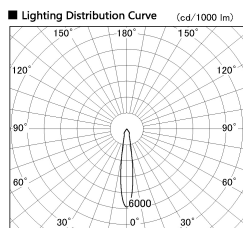

Item no. SD382-1915W9035-R

Series Name: Reflector type cylinder arm tracklight (UL Track) (SD382-R)

■ Direct Horizontal Illuminance SD382-1915W9035-R

φ	Illuminance Angle	Beam Angle	Vertical Illuminance(lx)
1	16°	17°	40300
280			10070
1			4480
560			2520
2			1610
840			1120
3			820
1120			630

Installation	Track mount
Type	Reflector type tracklight : Cylinder Arm type
Fixture wattage	18.6W
Beam angle	17 deg
Color Temp.	3500K
CRI	Ra>90
Luminous	1703 lm
Body	Die-castaluminumalloy
Body finish	White
Trim finish	N/A
Reflector finish	N/A
IP Rate	IP20
Light source	COB module
Input Voltage	AC220~240V
Dimming Type	Non-Dimmable
Certificate	CE,CCC
Cut Hole	N/A