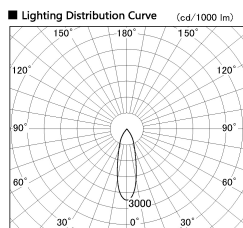

Item no. SD382-1930W9035-R

Series Name: Reflector type cylinder arm tracklight (UL Track) (SD382-R)

Installation	Track mount
Type	Reflector type tracklight : Cylinder Arm type
Fixture wattage	18.6W
Beam angle	29 deg
Color Temp.	3500K
CRI	Ra>90
Luminous	1795 lm
Body	Die-cast aluminum alloy
Body finish	White
Trim finish	N/A
Reflector finish	N/A
IP Rate	IP20
Light source	COB module
Input Voltage	AC220~240V
Dimming Type	Non-Dimmable
Certificate	CE,CCC
Cut Hole	N/A