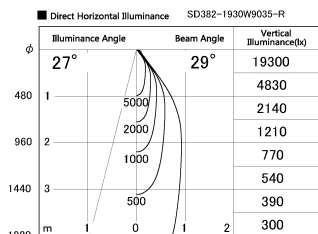

Item no. SD382-1930W9035-R

Series Name: Reflector type cylinder arm tracklight (UL Track) (SD382-R)

Installation	Track mount
Type	Reflector type tracklight : Cylinder Arm type
Fixture wattage	18.6W
Beam angle	29 deg
Color Temp.	3500K
CRI	Ra>90
Luminous	1795 lm
Body	Die-cast aluminum alloy
Body finish	White
Trim finish	N/A
Reflector finish	N/A
IP Rate	IP20
Light source	COB module
Input Voltage	AC220~240V
Dimming Type	Non-Dimmable
Certificate	CE,CCC
Cut Hole	N/A